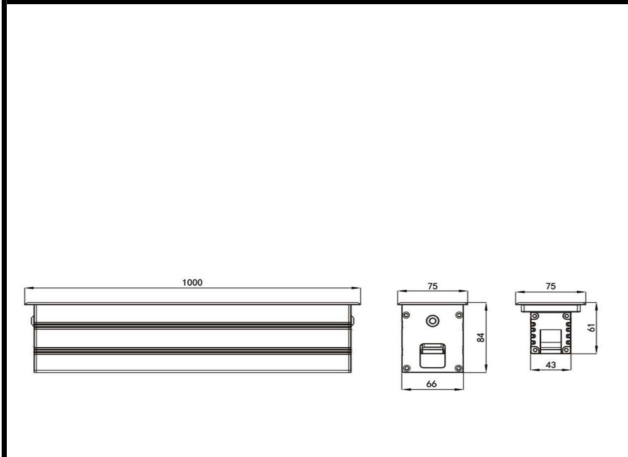

Sovitron Interior Pvt.Ltd.

<b>Model Name</b>	UNITY-M46 / DL-OHM-M46-36
<b>Description</b>	linear Inground light

Technical description	Image
-----------------------	-------

<b>Dimension</b>	L=1000mm Cutout W=66mm With trim W=75mm H=84mm
<b>Frame</b>	Aluminum
<b>Color Tempertaure</b>	4000K
<b>Power</b>	36W
<b>Total Luminous Flux</b>	3060 lm
<b>Efficacy</b>	85 lm/W
<b>IP rating</b>	67
<b>Color Rendering</b>	≥80
<b>Mounting</b>	Buried
<b>Beam angle</b>	10°/30°/45°/60°/10°×60°/25°×45°
<b>Optics</b>	Tempered glass
<b>Dimming</b>	NON-Dimmable
<b>Operating Voltage</b>	220-240 VAC
<b>Standard Lifetime</b>	L70 minimum at 50,000 burning hours

**Dimension diagram**

**Remarks:-**

Address: Plot #7 Saroorpur-Nangla Industrial Area,Ballabgarh-Sohna Road,Faridabad-121005  
Email: info@sovitron.com